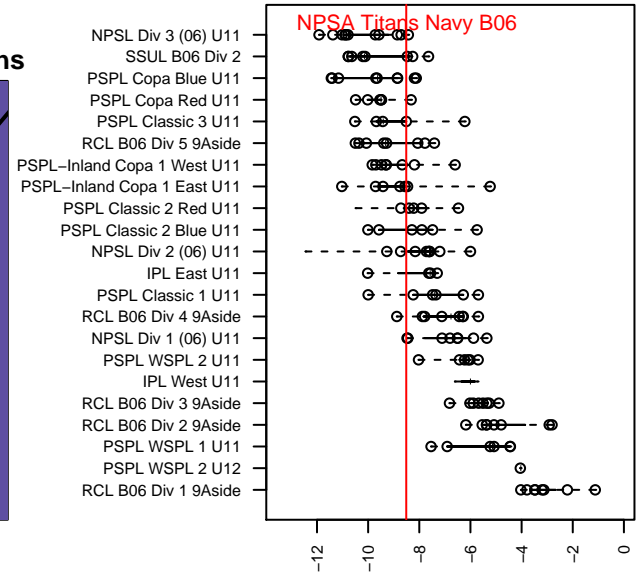

NPSA Titans Navy B06

Nowland Premier SA
 Bellevue, WA
 B06 total strength=439
 attack=0.46 defense=0.18
 fall league = PSPL Classic 3 U11
 spr league = Spr PSPL Classic 2 U11

alt names used:
 NPSA Titans navy&white
 NPSA TITANS (WA)
 NPSA B06 Navy Bellevue
 NPSA B06 Navy Bellevue
 NPSA TITANS (WA)
 NPSA B06 Navy Bellevue
 NPSA TITANS (WA)

Venues played:
 2016 WA Rush Cup B06 Silver 9v9 U11
 2016 Bigfoot Silver U11
 2016 Labor Day Cup BU11 Silver
 2016 PSPL Classic 3 U11
 2016 Spr PSPL Classic 2 U11
 2016 WA Cup U11 Bronze U11

NPSA Titans Navy B06
 Dots are actual minus expected GF (blue circles) and GA (red triangles).
 Blue line is smoothed change in attack strength. Red is smoothed change in defense strength.

**attack and defense variance (black dot)
relative to other teams
and top 10 in region**

**attack and defense rating
relative to others at age
and all opponents in last 13 months**

Performance relative to 13 month average